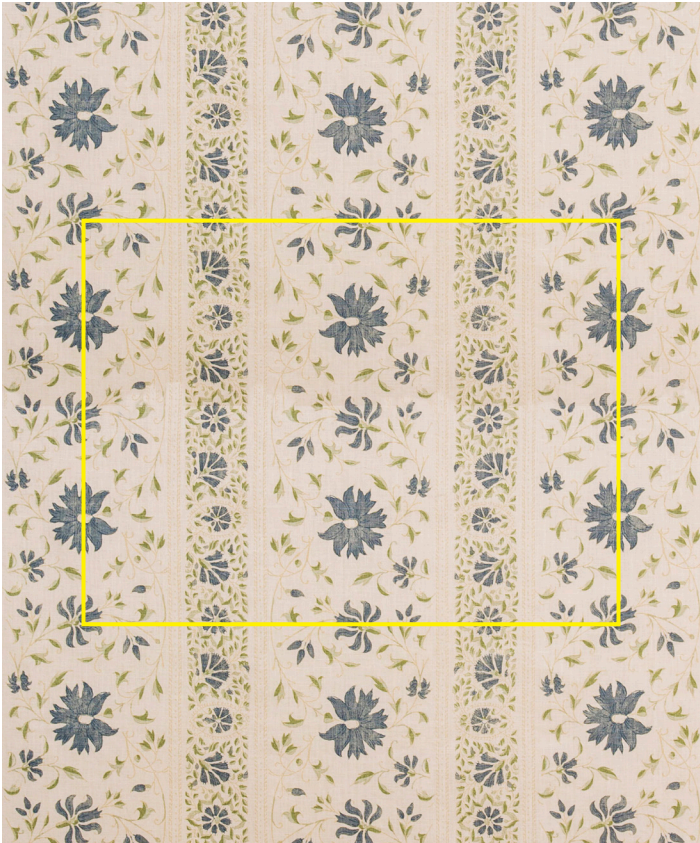

namaysamay

Suri Dove | SURI-05-N

Adapted from a 19th Century bedcover from Lucknow in Northern India.

Design	Suri
Colour	Dove
Code	SURI-05-N
Composition	100% Linen
Width	128cm / 50in
Repeat	54cm (h) 48cm (v) 21in (h) 19in (v)
Weight	286g/sqm
Notes